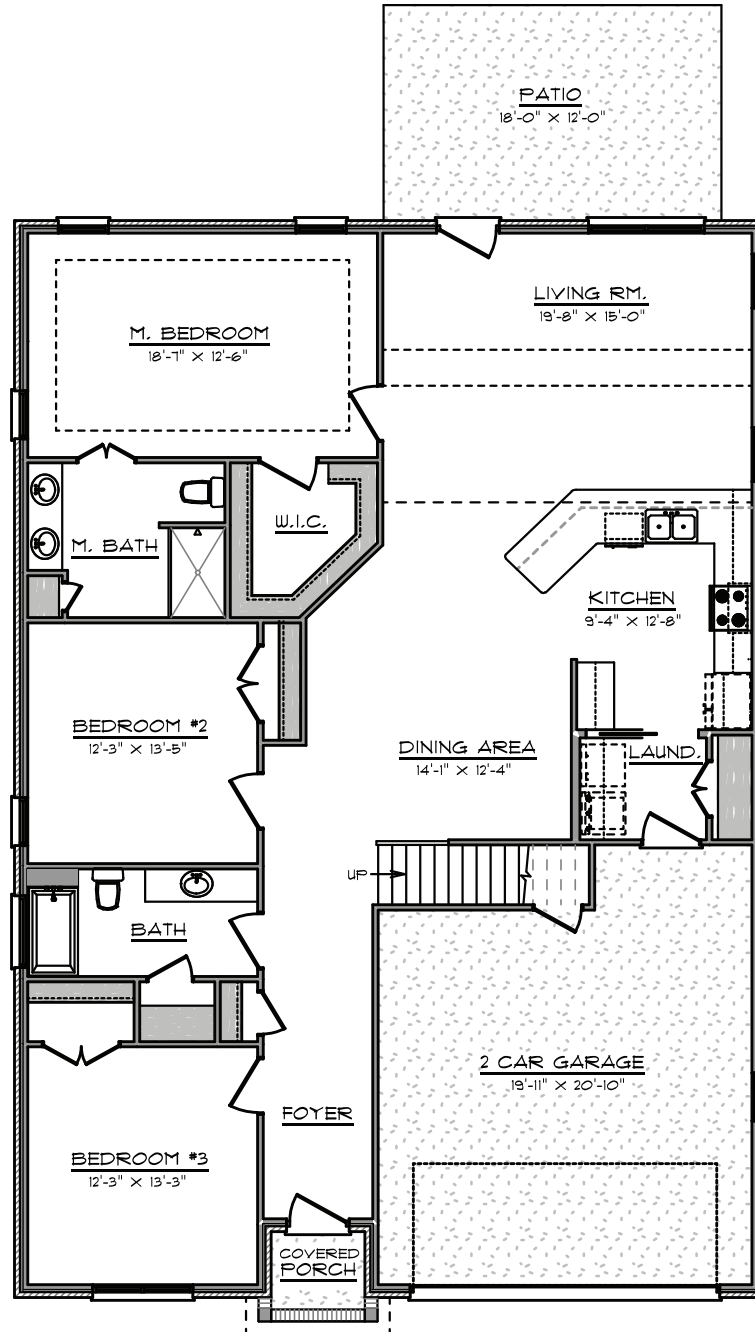

Villas
at
Whisper Creek

FIRST FLOOR PLAN
SPACE 1901 SQUARE FOOT

Floorplans are for conceptions that may vary in detail from actual home. Builder reserves the right to alter floorplans and specifications without notice or obligation. Room sizes are approximate.

Villas
at
Whisper Creek

SECOND FLOOR PLAN
SPACE 698 SQUARE FOOT

Floorplans are for conceptions that may vary in detail from actual home. Builder reserves the right to alter floorplans and specifications without notice or obligation. Room sizes are approximate.