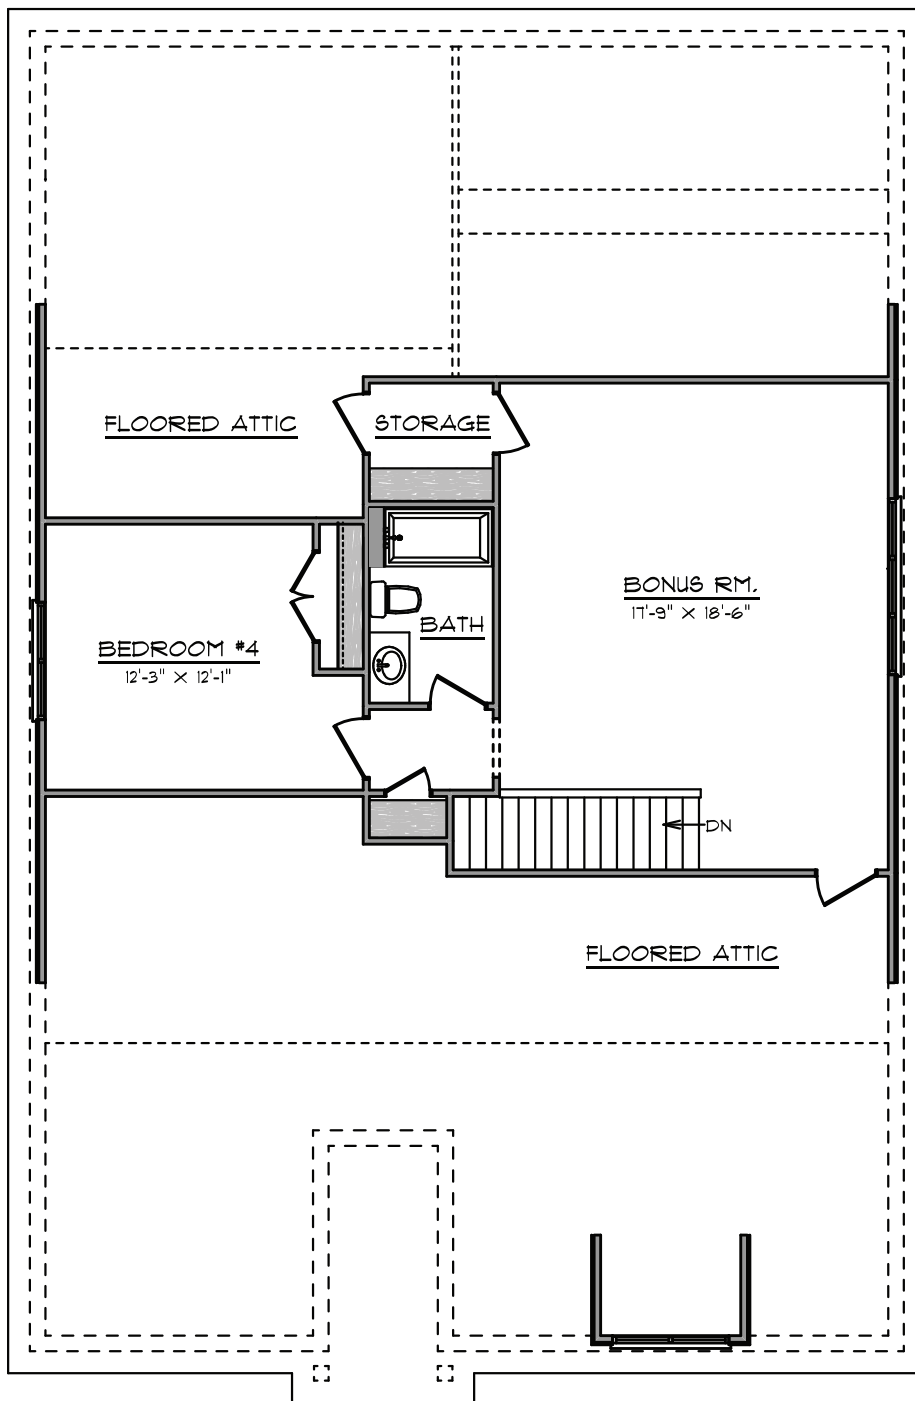

Villas
at
Whisper Creek

FIRST FLOOR PLAN
SPACE 1901 SQUARE FOOT

Floorplans are for conceptions that may vary in detail from actual home. Builder reserves the right to alter floorplans and specifications without notice or obligation. Room sizes are approximate.

Villas
at
Whisper Creek

SECOND FLOOR PLAN
SPACE 698 SQUARE FOOT

Floorplans are for conceptions that may vary in detail from actual home. Builder reserves the right to alter floorplans and specifications without notice or obligation. Room sizes are approximate.