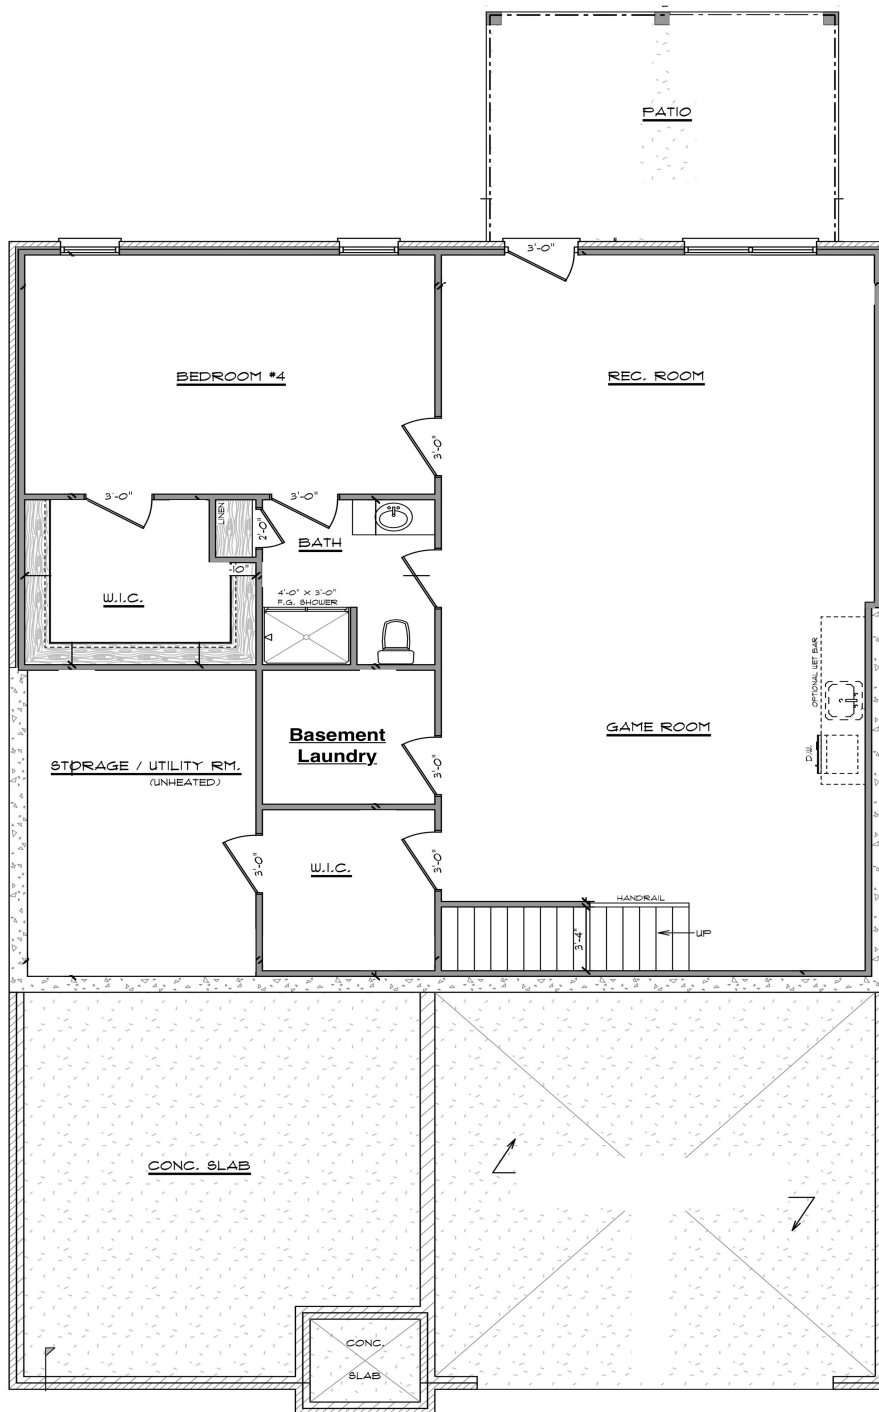

# Villas at Whisper Creek

FIRST FLOOR PLAN  
SPACE 1934 SQUARE FOOT

Floorplans are for conceptions that may vary in detail from actual home. Builder reserves the right to alter floorplans and specifications without notice or obligation. Room sizes are approximate.

# Villas at Whisper Creek

**BASEMENT FLOOR PLAN**  
**SPACE 1333 SQUARE FOOT**

Floorplans are for conceptions that may vary in detail from actual home. Builder reserves the right to alter floorplans and specifications without notice or obligation. Room sizes are approximate.