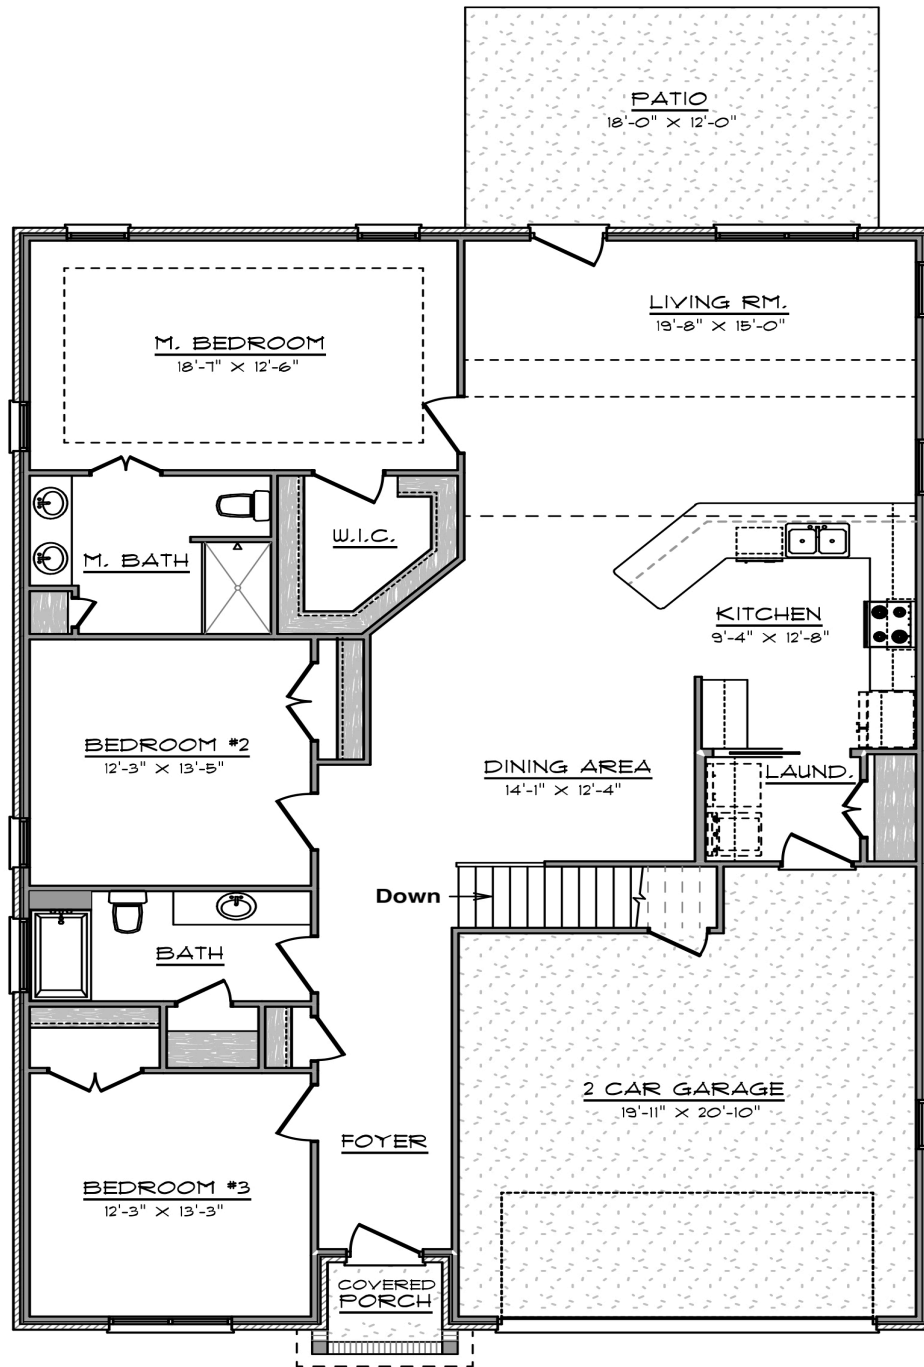

# Villas at Whisper Creek

FIRST FLOOR PLAN  
SPACE 1934 SQUARE FOOT

Floorplans are for conceptions that may vary in detail from actual home. Builder reserves the right to alter floorplans and specifications without notice or obligation. Room sizes are approximate.

# Villas at Whisper Creek

**BASEMENT FLOOR PLAN**  
**SPACE 1333 SQUARE FOOT**

Floorplans are for conceptions that may vary in detail from actual home. Builder reserves the right to alter floorplans and specifications without notice or obligation. Room sizes are approximate.