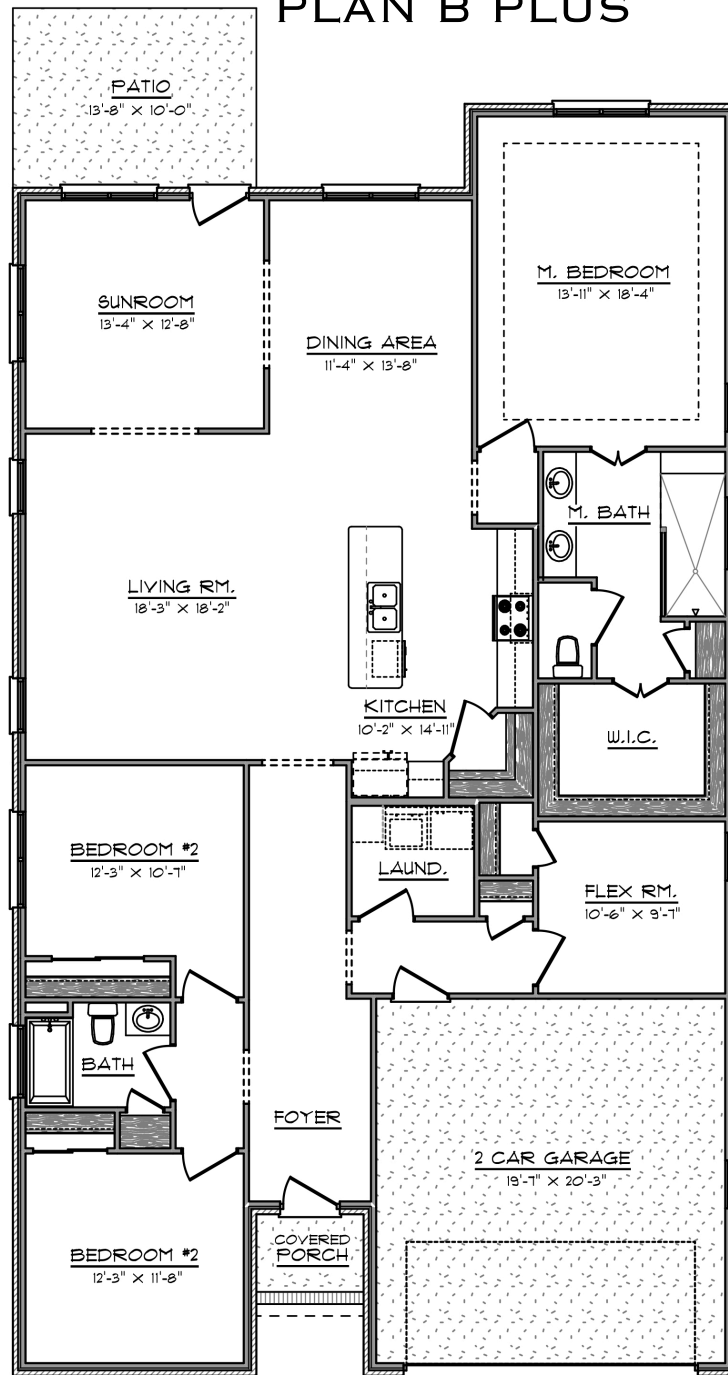

Villas at Whisper Creek

PLAN B PLUS

FIRST FLOOR PLAN
SPACE 2272 SQUARE FOOT

Floorplans are for conceptions that may vary in detail from actual home. Builder reserves the right to alter floorplans and specifications without notice or obligation. Room sizes are approximate.